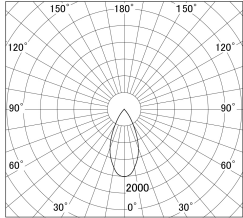

■ Lighting Distribution Curve (cd/1000 lm)