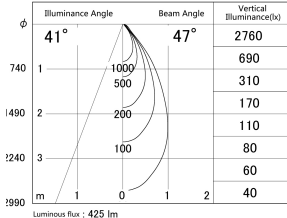

Item no. DD161-0545MW9040-TL

Series Name: AMMA Φ80 series Lens type adjustable Antiglare (DD161-AG)

■ Lighting Distribution Curve (cd/1000 lm)

Installation	Recessed mount
Type	AMMA Φ80 series Lens type adjustable Antiglare (DD161-AG)
Fixture wattage	5W
Beam angle	47
Color Temp.	4000K
CRI	Ra>90
Luminous	427 lm
Body	Die-cast aluminum alloy
Body finish	N/A
Trim finish	White
Reflector finish	Mirror
IP Rate	IP20
Light source	COB module
Input Voltage	AC220~240V
Dimming Type	Non-Dimmable
Certificate	CE,CCC
Cut Hole	80mm