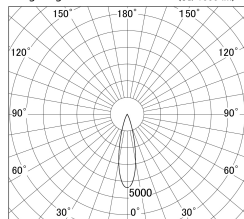

Installation	Recessed mount
Type	AMMA Φ80 series Lens type adjustable Antiglare (DD161-AG)
Fixture wattage	7.5W
Beam angle	25
Color Temp.	4000K
CRI	Ra>90
Luminous	664 lm
Body	Die-cast aluminum alloy
Body finish	N/A
Trim finish	White
Reflector finish	Mirror
IP Rate	IP20
Light source	COB module
Input Voltage	AC220~240V
Dimming Type	Non-Dimmable
Certificate	CE,CCC
Cut Hole	80mm

■ Lighting Distribution Curve (cd/1000 lm)