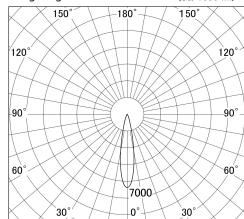

Installation	Recessed mount
Type	AMMA Φ80 series Lens type adjustable Antiglare (DD161-AG)
Fixture wattage	10.5W
Beam angle	20
Color Temp.	4000K
CRI	Ra>90
Luminous	1041 lm
Body	Die-castaluminumalloy
Body finish	N/A
Trim finish	White
Reflector finish	Mirror
IP Rate	IP20
Light source	COB module
Input Voltage	AC220~240V
Dimming Type	Non-Dimmable
Certificate	CE,CCC
Cut Hole	80mm

■ Lighting Distribution Curve (cd/1000 lm)