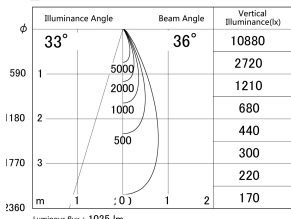

Item no. DD161-1035MW9040-TL

Series Name: AMMA Φ80 series Lens type adjustable Antiglare (DD161-AG)

■ Lighting Distribution Curve (cd/1000 lm)

Installation	Recessed mount
Type	AMMA Φ80 series Lens type adjustable Antiglare (DD161-AG)
Fixture wattage	10.5W
Beam angle	36
Color Temp.	4000K
CRI	Ra>90
Luminous	1027 lm
Body	Die-castaluminumalloy
Body finish	N/A
Trim finish	White
Reflector finish	Mirror
IP Rate	IP20
Light source	COB module
Input Voltage	AC220~240V
Dimming Type	Non-Dimmable
Certificate	CE,CCC
Cut Hole	80mm