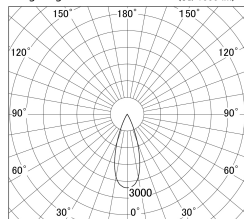

■ Lighting Distribution Curve (cd/1000 lm)