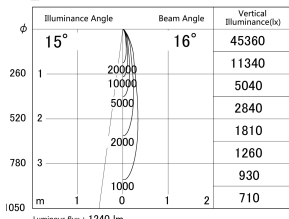

Item no. DD161-1515MW9040-TL

Series Name: AMMA Φ80 series Lens type adjustable Antiglare (DD161-AG)

■ Lighting Distribution Curve (cd/1000 lm)

Installation	Recessed mount
Type	
Fixture wattage	14W
Beam angle	16
Color Temp.	4000K
CRI	Ra>90
Luminous	1238 lm
Body	Die-castaluminumalloy
Body finish	N/A
Trim finish	White
Reflector finish	Mirror
IP Rate	IP20
Light source	COB module
Input Voltage	AC220~240V
Dimming Type	Non-Dimmable
Certificate	CE,CCC
Cut Hole	80mm