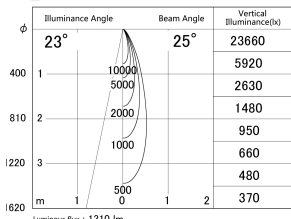

Item no. DD161-1525MW9040-TL

Series Name: AMMA Φ80 series Lens type adjustable Antiglare (DD161-AG)

■ Lighting Distribution Curve (cd/1000 lm)

Installation	Recessed mount
Type	
Fixture wattage	14W
Beam angle	25
Color Temp.	4000K
CRI	Ra>90
Luminous	1311 lm
Body	Die-castaluminumalloy
Body finish	N/A
Trim finish	White
Reflector finish	Mirror
IP Rate	IP20
Light source	COB module
Input Voltage	AC220~240V
Dimming Type	Non-Dimmable
Certificate	CE,CCC
Cut Hole	80mm