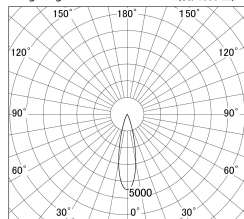

■ Lighting Distribution Curve (cd/1000 lm)