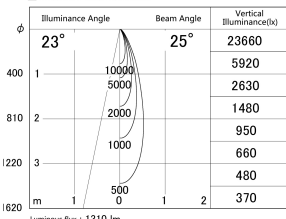

Item no. DD161-1525MW9040-TL

Series Name: AMMA Φ80 series Lens type adjustable Antiglare (DD161-AG)

■ Lighting Distribution Curve (cd/1000 lm)

Installation	Recessed mount
Type	AMMA Φ80 series Lens type adjustable Antiglare (DD161-AG)
Fixture wattage	14W
Beam angle	25
Color Temp.	4000K
CRI	Ra>90
Luminous	1311 lm
Body	Die-cast aluminum alloy
Body finish	N/A
Trim finish	White
Reflector finish	Mirror
IP Rate	IP20
Light source	COB module
Input Voltage	AC220~240V
Dimming Type	Non-Dimmable
Certificate	CE,CCC
Cut Hole	80mm