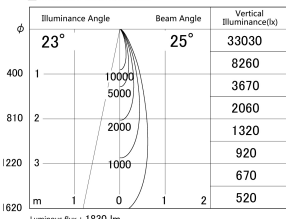

Item no. DD161-2025MW9040-TL

Series Name: AMMA Φ80 series Lens type adjustable Antiglare (DD161-AG)

■ Lighting Distribution Curve (cd/1000 lm)

Installation	Recessed mount
Type	AMMA Φ80 series Lens type adjustable Antiglare (DD161-AG)
Fixture wattage	21W
Beam angle	25
Color Temp.	4000K
CRI	Ra>90
Luminous	1830 lm
Body	Die-castaluminumalloy
Body finish	N/A
Trim finish	White
Reflector finish	Mirror
IP Rate	IP20
Light source	COB module
Input Voltage	AC220~240V
Dimming Type	Non-Dimmable
Certificate	CE,CCC
Cut Hole	80mm