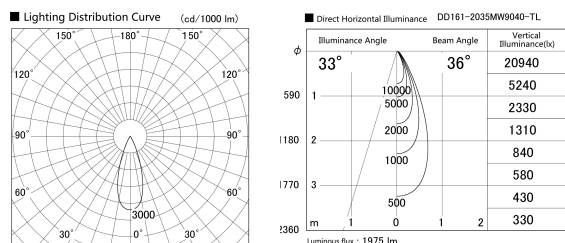

Item no. DD161-2035MW9040-TL

Series Name: AMMA Φ 80 series Lens type adjustable Antiglare (DD161-AG)

Installation	Recessed mount
Type	AMMA Φ 80 series Lens type adjustable Antiglare (DD161-AG)
Fixture wattage	21W
Beam angle	36
Color Temp.	4000K
CRI	Ra>90
Luminous	1977 lm
Body	Die-castaluminumalloy
Body finish	N/A
Trim finish	White
Reflector finish	Mirror
IP Rate	IP20
Light source	COB module
Input Voltage	AC220~240V
Dimming Type	Non-Dimmable
Certificate	CE,CCC
Cut Hole	80mm