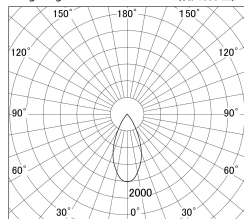

■ Lighting Distribution Curve (cd/1000 lm)