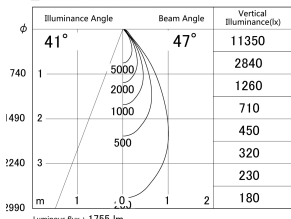

Item no. DD161-2045MW9040-TL

Series Name: AMMA Φ80 series Lens type adjustable Antiglare (DD161-AG)

■ Lighting Distribution Curve (cd/1000 lm)

Installation	Recessed mount
Type	AMMA Φ80 series Lens type adjustable Antiglare (DD161-AG)
Fixture wattage	21W
Beam angle	47
Color Temp.	4000K
CRI	Ra>90
Luminous	1757 lm
Body	Die-cast aluminum alloy
Body finish	N/A
Trim finish	White
Reflector finish	Mirror
IP Rate	IP20
Light source	COB module
Input Voltage	AC220~240V
Dimming Type	Non-Dimmable
Certificate	CE,CCC
Cut Hole	80mm