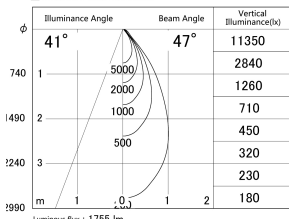

Item no. DD161-2045MW9040-TL

Series Name: AMMA Φ80 series Lens type adjustable Antiglare (DD161-AG)

■ Lighting Distribution Curve (cd/1000 lm)

Installation	Recessed mount
Type	AMMA Φ80 series Lens type adjustable Antiglare (DD161-AG)
Fixture wattage	21W
Beam angle	47
Color Temp.	4000K
CRI	Ra>90
Luminous	1757 lm
Body	Die-cast aluminum alloy
Body finish	N/A
Trim finish	White
Reflector finish	Mirror
IP Rate	IP20
Light source	COB module
Input Voltage	AC220~240V
Dimming Type	Non-Dimmable
Certificate	CE,CCC
Cut Hole	80mm