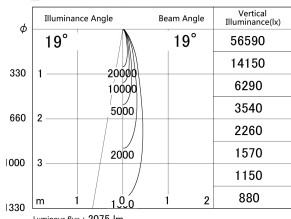

Item no. DD161-2520MW9040-TL

Series Name: AMMA Φ80 series Lens type adjustable Antiglare (DD161-AG)

■ Lighting Distribution Curve (cd/1000 lm)

Installation	Recessed mount
Type	AMMA Φ80 series Lens type adjustable Antiglare (DD161-AG)
Fixture wattage	24W
Beam angle	19
Color Temp.	4000K
CRI	Ra>90
Luminous	2074 lm
Body	Die-cast aluminum alloy
Body finish	N/A
Trim finish	White
Reflector finish	Mirror
IP Rate	IP20
Light source	COB module
Input Voltage	AC220~240V
Dimming Type	Non-Dimmable
Certificate	CE,CCC
Cut Hole	80mm