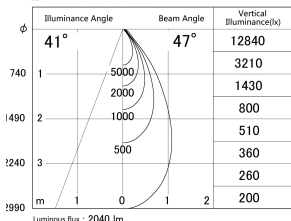

Item no. DD161-2545MW9040-TL

Series Name: AMMA Φ80 series Lens type adjustable Antiglare (DD161-AG)

■ Lighting Distribution Curve (cd/1000 lm)

Installation	Recessed mount
Type	AMMA Φ80 series Lens type adjustable Antiglare (DD161-AG)
Fixture wattage	24W
Beam angle	47
Color Temp.	4000K
CRI	Ra>90
Luminous	2040 lm
Body	Die-cast aluminum alloy
Body finish	N/A
Trim finish	White
Reflector finish	Mirror
IP Rate	IP20
Light source	COB module
Input Voltage	AC220~240V
Dimming Type	Non-Dimmable
Certificate	CE,CCC
Cut Hole	80mm