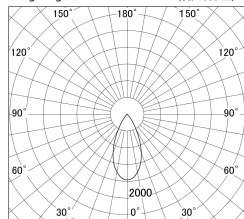

■ Lighting Distribution Curve (cd/1000 lm)