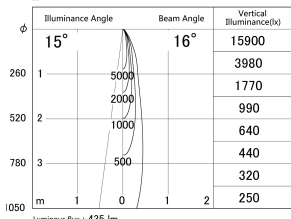

Item no. DD161-0515MB9027-TL

Series Name: AMMA Φ80 series Lens type adjustable Antiglare (DD161-AG)

■ Lighting Distribution Curve (cd/1000 lm)

Installation	Recessed mount
Type	AMMA Φ80 series Lens type adjustable Antiglare (DD161-AG)
Fixture wattage	5W
Beam angle	16
Color Temp.	2700K
CRI	Ra>90
Luminous	434 lm
Body	Die-cast aluminum alloy
Body finish	N/A
Trim finish	Black
Reflector finish	Mirror
IP Rate	IP20
Light source	COB module
Input Voltage	AC220~240V
Dimming Type	Non-Dimmable
Certificate	CE,CCC
Cut Hole	80mm