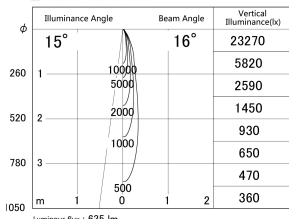

Item no. DD161-0815MB9027-TL

Series Name: AMMA Φ 80 series Lens type adjustable Antiglare (DD161-AG)

■ Lighting Distribution Curve (cd/1000 lm)

Installation	Recessed mount
Type	AMMA Φ80 series Lens type adjustable Antiglare (DD161-AG)
Fixture wattage	7.5W
Beam angle	16
Color Temp.	2700K
CRI	Ra>90
Luminous	635 lm
Body	Die-castaluminumalloy
Body finish	N/A
Trim finish	Black
Reflector finish	Mirror
IP Rate	IP20
Light source	COB module
Input Voltage	AC220~240V
Dimming Type	Non-Dimmable
Certificate	CE,CCC
Cut Hole	80mm