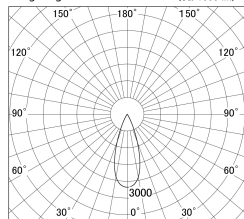

■ Lighting Distribution Curve (cd/1000 lm)