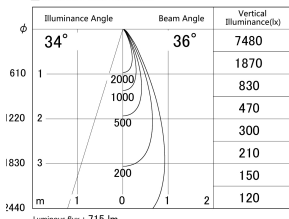

Item no. DD161-0835MB9027-TL

Series Name: AMMA Φ80 series Lens type adjustable Antiglare (DD161-AG)

■ Lighting Distribution Curve (cd/1000 lm)

Installation	Recessed mount
Type	
Fixture wattage	7.5W
Beam angle	36
Color Temp.	2700K
CRI	Ra>90
Luminous	713 lm
Body	Die-cast aluminum alloy
Body finish	N/A
Trim finish	Black
Reflector finish	Mirror
IP Rate	IP20
Light source	COB module
Input Voltage	AC220~240V
Dimming Type	Non-Dimmable
Certificate	CE,CCC
Cut Hole	80mm