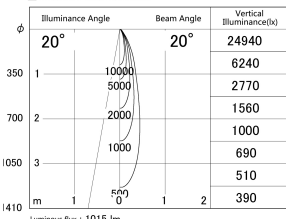

Item no. DD161-1020MB9027-TL

Series Name: AMMA Φ80 series Lens type adjustable Antiglare (DD161-AG)

■ Lighting Distribution Curve (cd/1000 lm)

Installation	Recessed mount
Type	AMMA Φ80 series Lens type adjustable Antiglare (DD161-AG)
Fixture wattage	10.5W
Beam angle	20
Color Temp.	2700K
CRI	Ra>90
Luminous	1016 lm
Body	Die-cast aluminum alloy
Body finish	N/A
Trim finish	Black
Reflector finish	Mirror
IP Rate	IP20
Light source	COB module
Input Voltage	AC220~240V
Dimming Type	Non-Dimmable
Certificate	CE,CCC
Cut Hole	80mm