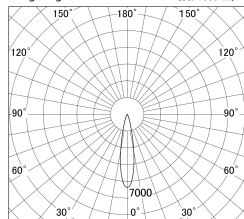

■ Lighting Distribution Curve (cd/1000 lm)