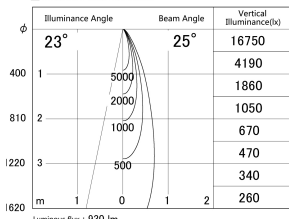

Item no. DD161-1025MB9027-TL

Series Name: AMMA Φ 80 series Lens type adjustable Antiglare (DD161-AG)

■ Lighting Distribution Curve (cd/1000 lm)

Installation	Recessed mount
Type	AMMA Φ80 series Lens type adjustable Antiglare (DD161-AG)
Fixture wattage	10.5W
Beam angle	25
Color Temp.	2700K
CRI	Ra>90
Luminous	928 lm
Body	Die-cast aluminum alloy
Body finish	N/A
Trim finish	Black
Reflector finish	Mirror
IP Rate	IP20
Light source	COB module
Input Voltage	AC220~240V
Dimming Type	Non-Dimmable
Certificate	CE,CCC
Cut Hole	80mm