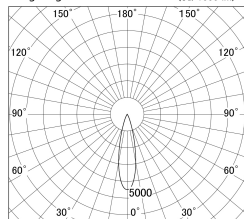

■ Lighting Distribution Curve (cd/1000 lm)