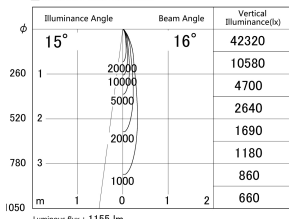

Item no. DD161-1515MB9027-TL

Series Name: AMMA Φ80 series Lens type adjustable Antiglare (DD161-AG)

■ Lighting Distribution Curve (cd/1000 lm)

Installation	Recessed mount
Type	AMMA Φ80 series Lens type adjustable Antiglare (DD161-AG)
Fixture wattage	14W
Beam angle	16
Color Temp.	2700K
CRI	Ra>90
Luminous	1155 lm
Body	Die-cast aluminum alloy
Body finish	N/A
Trim finish	Black
Reflector finish	Mirror
IP Rate	IP20
Light source	COB module
Input Voltage	AC220~240V
Dimming Type	Non-Dimmable
Certificate	CE,CCC
Cut Hole	80mm