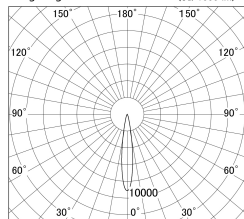

■ Lighting Distribution Curve (cd/1000 lm)