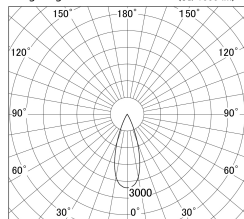

■ Lighting Distribution Curve (cd/1000 lm)