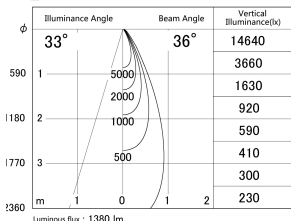

Item no. DD161-1535MB9027-TL

Series Name: AMMA Φ80 series Lens type adjustable Antiglare (DD161-AG)

■ Lighting Distribution Curve (cd/1000 lm)

Installation	Recessed mount
Type	AMMA Φ80 series Lens type adjustable Antiglare (DD161-AG)
Fixture wattage	14W
Beam angle	36
Color Temp.	2700K
CRI	Ra>90
Luminous	1382 lm
Body	Die-cast aluminum alloy
Body finish	N/A
Trim finish	Black
Reflector finish	Mirror
IP Rate	IP20
Light source	COB module
Input Voltage	AC220~240V
Dimming Type	Non-Dimmable
Certificate	CE,CCC
Cut Hole	80mm