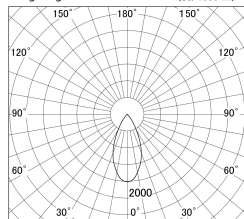

■ Lighting Distribution Curve (cd/1000 lm)