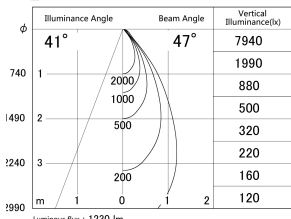

Item no. DD161-1545MB9027-TL

Series Name: AMMA Φ80 series Lens type adjustable Antiglare (DD161-AG)

■ Lighting Distribution Curve (cd/1000 lm)

Installation	Recessed mount
Type	AMMA Φ80 series Lens type adjustable Antiglare (DD161-AG)
Fixture wattage	14W
Beam angle	47
Color Temp.	2700K
CRI	Ra>90
Luminous	1229 lm
Body	Die-castaluminumalloy
Body finish	N/A
Trim finish	Black
Reflector finish	Mirror
IP Rate	IP20
Light source	COB module
Input Voltage	AC220~240V
Dimming Type	Non-Dimmable
Certificate	CE,CCC
Cut Hole	80mm