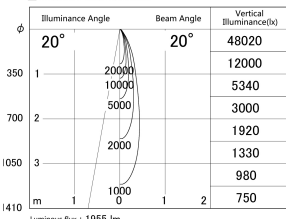

Item no. DD161-2020MB9027-TL

Series Name: AMMA Φ80 series Lens type adjustable Antiglare (DD161-AG)

■ Lighting Distribution Curve (cd/1000 lm)

Installation	Recessed mount
Type	AMMA Φ80 series Lens type adjustable Antiglare (DD161-AG)
Fixture wattage	21W
Beam angle	20
Color Temp.	2700K
CRI	Ra>90
Luminous	1956 lm
Body	Die-cast aluminum alloy
Body finish	N/A
Trim finish	Black
Reflector finish	Mirror
IP Rate	IP20
Light source	COB module
Input Voltage	AC220~240V
Dimming Type	Non-Dimmable
Certificate	CE,CCC
Cut Hole	80mm