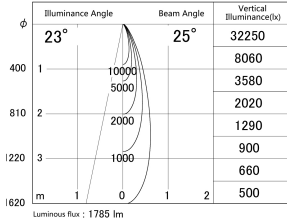

Item no. DD161-2025MB9027-TL

Series Name: AMMA Φ80 series Lens type adjustable Antiglare (DD161-AG)

■ Lighting Distribution Curve (cd/1000 lm)

Installation	Recessed mount
Type	AMMA Φ80 series Lens type adjustable Antiglare (DD161-AG)
Fixture wattage	21W
Beam angle	25
Color Temp.	2700K
CRI	Ra>90
Luminous	1787 lm
Body	Die-castaluminumalloy
Body finish	N/A
Trim finish	Black
Reflector finish	Mirror
IP Rate	IP20
Light source	COB module
Input Voltage	AC220~240V
Dimming Type	Non-Dimmable
Certificate	CE,CCC
Cut Hole	80mm