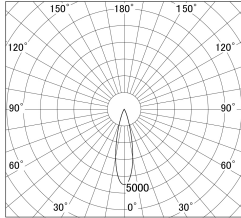

■ Lighting Distribution Curve (cd/1000 lm)