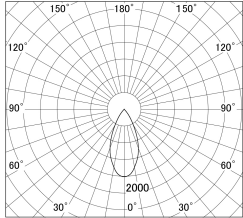

■ Lighting Distribution Curve (cd/1000 lm)