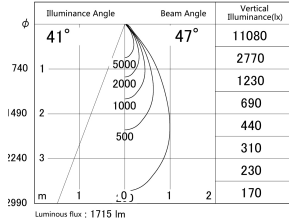

Item no. DD161-2045MB9027-TL

Series Name: AMMA Φ80 series Lens type adjustable Antiglare (DD161-AG)

■ Lighting Distribution Curve (cd/1000 lm)

Installation	Recessed mount
Type	AMMA Φ80 series Lens type adjustable Antiglare (DD161-AG)
Fixture wattage	21W
Beam angle	47
Color Temp.	2700K
CRI	Ra>90
Luminous	1715 lm
Body	Die-castaluminumalloy
Body finish	N/A
Trim finish	Black
Reflector finish	Mirror
IP Rate	IP20
Light source	COB module
Input Voltage	AC220~240V
Dimming Type	Non-Dimmable
Certificate	CE,CCC
Cut Hole	80mm