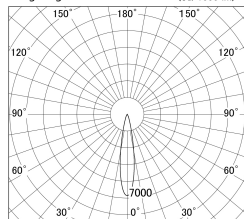

■ Lighting Distribution Curve (cd/1000 lm)