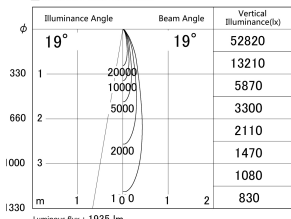

Item no. DD161-2520MB9027-TL

Series Name: AMMA Φ80 series Lens type adjustable Antiglare (DD161-AG)

■ Lighting Distribution Curve (cd/1000 lm)

Installation	Recessed mount
Type	AMMA Φ80 series Lens type adjustable Antiglare (DD161-AG)
Fixture wattage	24W
Beam angle	19
Color Temp.	2700K
CRI	Ra>90
Luminous	1936 lm
Body	Die-castaluminumalloy
Body finish	N/A
Trim finish	Black
Reflector finish	Mirror
IP Rate	IP20
Light source	COB module
Input Voltage	AC220~240V
Dimming Type	Non-Dimmable
Certificate	CE,CCC
Cut Hole	80mm