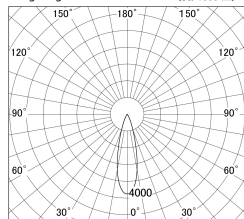

Installation	Recessed mount
Type	AMMA Φ80 series Lens type adjustable Antiglare (DD161-AG)
Fixture wattage	24W
Beam angle	27
Color Temp.	2700K
CRI	Ra>90
Luminous	2113 lm
Body	Die-cast aluminum alloy
Body finish	N/A
Trim finish	Black
Reflector finish	Mirror
IP Rate	IP20
Light source	COB module
Input Voltage	AC220~240V
Dimming Type	Non-Dimmable
Certificate	CE,CCC
Cut Hole	80mm

■ Lighting Distribution Curve (cd/1000 lm)