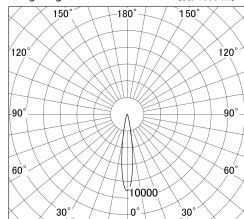

■ Lighting Distribution Curve (cd/1000 lm)