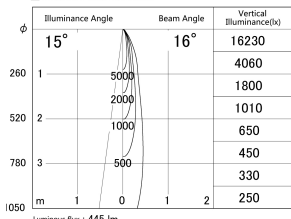

Item no. DD161-0515MB9030-TL

Series Name: AMMA Φ80 series Lens type adjustable Antiglare (DD161-AG)

■ Lighting Distribution Curve (cd/1000 lm)

Installation	Recessed mount
Type	AMMA Φ80 series Lens type adjustable Antiglare (DD161-AG)
Fixture wattage	5W
Beam angle	16
Color Temp.	3000K
CRI	Ra>90
Luminous	443 lm
Body	Die-cast aluminum alloy
Body finish	N/A
Trim finish	Black
Reflector finish	Mirror
IP Rate	IP20
Light source	COB module
Input Voltage	AC220~240V
Dimming Type	Non-Dimmable
Certificate	CE,CCC
Cut Hole	80mm