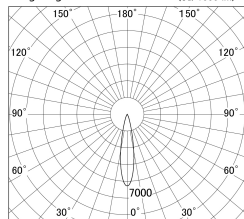

Installation	Recessed mount
Type	AMMA Φ80 series Lens type adjustable Antiglare (DD161-AG)
Fixture wattage	5W
Beam angle	21
Color Temp.	3000K
CRI	Ra>90
Luminous	489 lm
Body	Die-cast aluminum alloy
Body finish	N/A
Trim finish	Black
Reflector finish	Mirror
IP Rate	IP20
Light source	COB module
Input Voltage	AC220~240V
Dimming Type	Non-Dimmable
Certificate	CE,CCC
Cut Hole	80mm

■ Lighting Distribution Curve (cd/1000 lm)