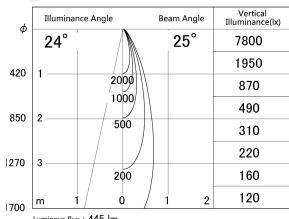

Luminous flux : 445 lm

Luminous flux : 445 lm