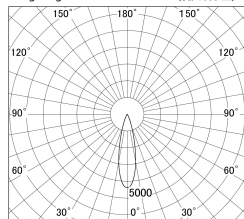

■ Lighting Distribution Curve (cd/1000 lm)

Luminous flux : 445 lm

Luminous flux : 445 lm