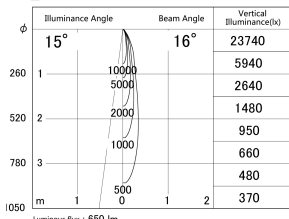

Item no. DD161-0815MB9030-TL

Series Name: AMMA Φ80 series Lens type adjustable Antiglare (DD161-AG)

■ Lighting Distribution Curve (cd/1000 lm)

Installation	Recessed mount
Type	AMMA Φ80 series Lens type adjustable Antiglare (DD161-AG)
Fixture wattage	7.5W
Beam angle	16
Color Temp.	3000K
CRI	Ra>90
Luminous	648 lm
Body	Die-cast aluminum alloy
Body finish	N/A
Trim finish	Black
Reflector finish	Mirror
IP Rate	IP20
Light source	COB module
Input Voltage	AC220~240V
Dimming Type	Non-Dimmable
Certificate	CE,CCC
Cut Hole	80mm