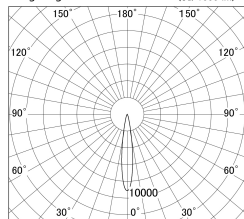

■ Lighting Distribution Curve (cd/1000 lm)