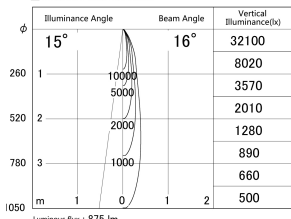

Item no. DD161-1015MB9030-TL

Series Name: AMMA Φ80 series Lens type adjustable Antiglare (DD161-AG)

■ Lighting Distribution Curve (cd/1000 lm)

Installation	Recessed mount
Type	AMMA Φ80 series Lens type adjustable Antiglare (DD161-AG)
Fixture wattage	10.5W
Beam angle	16
Color Temp.	3000K
CRI	Ra>90
Luminous	876 lm
Body	Die-castaluminumalloy
Body finish	N/A
Trim finish	Black
Reflector finish	Mirror
IP Rate	IP20
Light source	COB module
Input Voltage	AC220~240V
Dimming Type	Non-Dimmable
Certificate	CE,CCC
Cut Hole	80mm