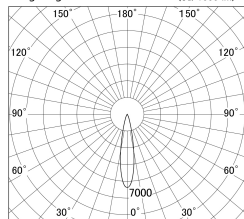

Installation	Recessed mount
Type	AMMA Φ80 series Lens type adjustable Antiglare (DD161-AG)
Fixture wattage	10.5W
Beam angle	20
Color Temp.	3000K
CRI	Ra>90
Luminous	1037 lm
Body	Die-cast aluminum alloy
Body finish	N/A
Trim finish	Black
Reflector finish	Mirror
IP Rate	IP20
Light source	COB module
Input Voltage	AC220~240V
Dimming Type	Non-Dimmable
Certificate	CE,CCC
Cut Hole	80mm

■ Lighting Distribution Curve (cd/1000 lm)