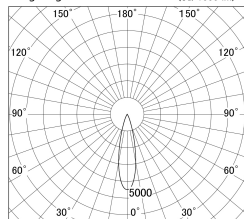

Installation	Recessed mount
Type	AMMA Φ80 series Lens type adjustable Antiglare (DD161-AG)
Fixture wattage	10.5W
Beam angle	25
Color Temp.	3000K
CRI	Ra>90
Luminous	947 lm
Body	Die-cast aluminum alloy
Body finish	N/A
Trim finish	Black
Reflector finish	Mirror
IP Rate	IP20
Light source	COB module
Input Voltage	AC220~240V
Dimming Type	Non-Dimmable
Certificate	CE,CCC
Cut Hole	80mm

■ Lighting Distribution Curve (cd/1000 lm)