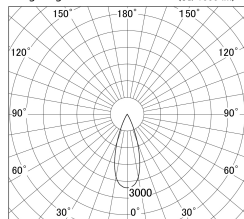

Installation	Recessed mount
Type	AMMA Φ80 series Lens type adjustable Antiglare (DD161-AG)
Fixture wattage	10.5W
Beam angle	36
Color Temp.	3000K
CRI	Ra>90
Luminous	1023 lm
Body	Die-cast aluminum alloy
Body finish	N/A
Trim finish	Black
Reflector finish	Mirror
IP Rate	IP20
Light source	COB module
Input Voltage	AC220~240V
Dimming Type	Non-Dimmable
Certificate	CE,CCC
Cut Hole	80mm

■ Lighting Distribution Curve (cd/1000 lm)