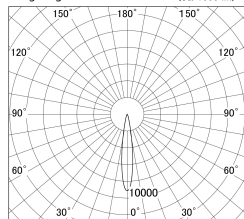

■ Lighting Distribution Curve (cd/1000 lm)