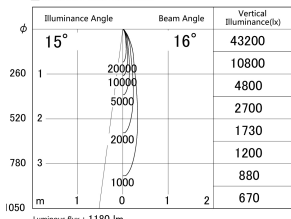

Item no. DD161-1515MB9030-TL

Series Name: AMMA Φ80 series Lens type adjustable Antiglare (DD161-AG)

■ Lighting Distribution Curve (cd/1000 lm)

Installation	Recessed mount
Type	AMMA Φ80 series Lens type adjustable Antiglare (DD161-AG)
Fixture wattage	14W
Beam angle	16
Color Temp.	3000K
CRI	Ra>90
Luminous	1179 lm
Body	Die-cast aluminum alloy
Body finish	N/A
Trim finish	Black
Reflector finish	Mirror
IP Rate	IP20
Light source	COB module
Input Voltage	AC220~240V
Dimming Type	Non-Dimmable
Certificate	CE,CCC
Cut Hole	80mm