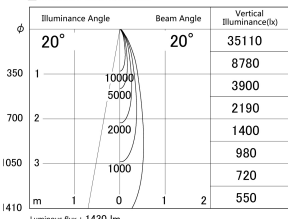

Item no. DD161-1520MB9030-TL

Series Name: AMMA Φ80 series Lens type adjustable Antiglare (DD161-AG)

■ Lighting Distribution Curve (cd/1000 lm)

Installation	Recessed mount
Type	AMMA Φ80 series Lens type adjustable Antiglare (DD161-AG)
Fixture wattage	14W
Beam angle	20
Color Temp.	3000K
CRI	Ra>90
Luminous	1430 lm
Body	Die-castaluminumalloy
Body finish	N/A
Trim finish	Black
Reflector finish	Mirror
IP Rate	IP20
Light source	COB module
Input Voltage	AC220~240V
Dimming Type	Non-Dimmable
Certificate	CE,CCC
Cut Hole	80mm