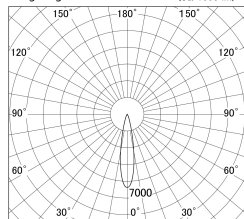

■ Lighting Distribution Curve (cd/1000 lm)