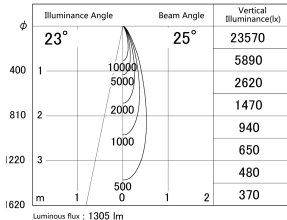

Item no. DD161-1525MB9030-TL

Series Name: AMMA Φ80 series Lens type adjustable Antiglare (DD161-AG)

■ Lighting Distribution Curve (cd/1000 lm)

Installation	Recessed mount
Type	AMMA Φ80 series Lens type adjustable Antiglare (DD161-AG)
Fixture wattage	14W
Beam angle	25
Color Temp.	3000K
CRI	Ra>90
Luminous	1306 lm
Body	Die-cast aluminum alloy
Body finish	N/A
Trim finish	Black
Reflector finish	Mirror
IP Rate	IP20
Light source	COB module
Input Voltage	AC220~240V
Dimming Type	Non-Dimmable
Certificate	CE,CCC
Cut Hole	80mm