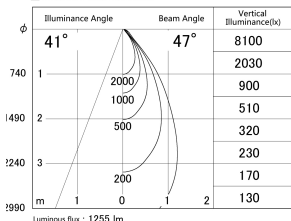

Item no. DD161-1545MB9030-TL

Series Name: AMMA Φ80 series Lens type adjustable Antiglare (DD161-AG)

■ Lighting Distribution Curve (cd/1000 lm)

Installation	Recessed mount
Type	AMMA Φ80 series Lens type adjustable Antiglare (DD161-AG)
Fixture wattage	14W
Beam angle	47
Color Temp.	3000K
CRI	Ra>90
Luminous	1254 lm
Body	Die-castaluminumalloy
Body finish	N/A
Trim finish	Black
Reflector finish	Mirror
IP Rate	IP20
Light source	COB module
Input Voltage	AC220~240V
Dimming Type	Non-Dimmable
Certificate	CE,CCC
Cut Hole	80mm