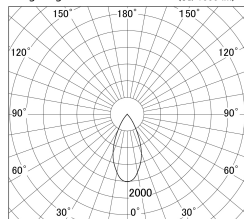

■ Lighting Distribution Curve (cd/1000 lm)