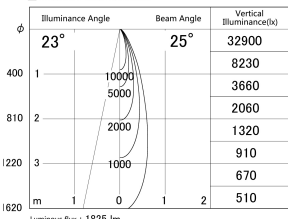

Item no. DD161-2025MB9030-TL

Series Name: AMMA Φ80 series Lens type adjustable Antiglare (DD161-AG)

■ Lighting Distribution Curve (cd/1000 lm)

Installation	Recessed mount
Type	AMMA Φ80 series Lens type adjustable Antiglare (DD161-AG)
Fixture wattage	21W
Beam angle	25
Color Temp.	3000K
CRI	Ra>90
Luminous	1823 lm
Body	Die-castaluminumalloy
Body finish	N/A
Trim finish	Black
Reflector finish	Mirror
IP Rate	IP20
Light source	COB module
Input Voltage	AC220~240V
Dimming Type	Non-Dimmable
Certificate	CE,CCC
Cut Hole	80mm