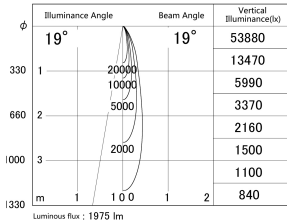

Item no. DD161-2520MB9030-TL

Series Name: AMMA Φ80 series Lens type adjustable Antiglare (DD161-AG)

■ Lighting Distribution Curve (cd/1000 lm)

Installation	Recessed mount
Type	AMMA Φ80 series Lens type adjustable Antiglare (DD161-AG)
Fixture wattage	24W
Beam angle	19
Color Temp.	3000K
CRI	Ra>90
Luminous	1975 lm
Body	Die-castaluminumalloy
Body finish	N/A
Trim finish	Black
Reflector finish	Mirror
IP Rate	IP20
Light source	COB module
Input Voltage	AC220~240V
Dimming Type	Non-Dimmable
Certificate	CE,CCC
Cut Hole	80mm