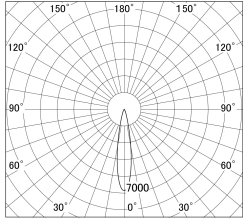

■ Lighting Distribution Curve (cd/1000 lm)