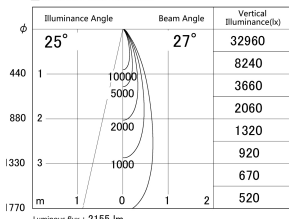

Item no. DD161-2525MB9030-TL

Series Name: AMMA Φ80 series Lens type adjustable Antiglare (DD161-AG)

■ Lighting Distribution Curve (cd/1000 lm)

Installation	Recessed mount
Type	AMMA Φ80 series Lens type adjustable Antiglare (DD161-AG)
Fixture wattage	24W
Beam angle	27
Color Temp.	3000K
CRI	Ra>90
Luminous	2156 lm
Body	Die-cast aluminum alloy
Body finish	N/A
Trim finish	Black
Reflector finish	Mirror
IP Rate	IP20
Light source	COB module
Input Voltage	AC220~240V
Dimming Type	Non-Dimmable
Certificate	CE,CCC
Cut Hole	80mm