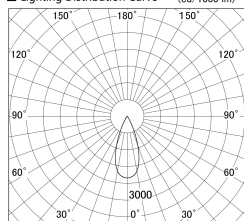

■ Lighting Distribution Curve (cd/1000 lm)