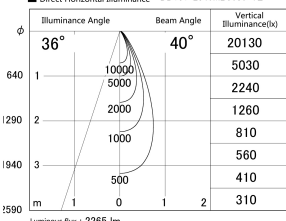

Item no. DD161-2540MB9030-TL

Series Name: AMMA Φ80 series Lens type adjustable Antiglare (DD161-AG)

■ Lighting Distribution Curve (cd/1000 lm)

Installation	Recessed mount
Type	AMMA Φ80 series Lens type adjustable Antiglare (DD161-AG)
Fixture wattage	24W
Beam angle	40
Color Temp.	3000K
CRI	Ra>90
Luminous	2266 lm
Body	Die-cast aluminum alloy
Body finish	N/A
Trim finish	Black
Reflector finish	Mirror
IP Rate	IP20
Light source	COB module
Input Voltage	AC220~240V
Dimming Type	Non-Dimmable
Certificate	CE,CCC
Cut Hole	80mm