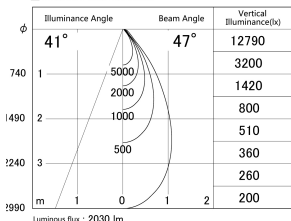

Item no. DD161-2545MB9030-TL

Series Name: AMMA Φ80 series Lens type adjustable Antiglare (DD161-AG)

■ Lighting Distribution Curve (cd/1000 lm)

Installation	Recessed mount
Type	AMMA Φ80 series Lens type adjustable Antiglare (DD161-AG)
Fixture wattage	24W
Beam angle	47
Color Temp.	3000K
CRI	Ra>90
Luminous	2032 lm
Body	Die-cast aluminum alloy
Body finish	N/A
Trim finish	Black
Reflector finish	Mirror
IP Rate	IP20
Light source	COB module
Input Voltage	AC220~240V
Dimming Type	Non-Dimmable
Certificate	CE,CCC
Cut Hole	80mm