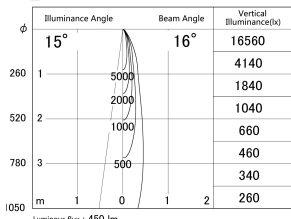

Item no. DD161-0515MB9035-TL

Series Name: AMMA Φ80 series Lens type adjustable Antiglare (DD161-AG)

■ Lighting Distribution Curve (cd/1000 lm)

Installation	Recessed mount
Type	AMMA Φ80 series Lens type adjustable Antiglare (DD161-AG)
Fixture wattage	5W
Beam angle	16
Color Temp.	3500K
CRI	Ra>90
Luminous	452 lm
Body	Die-cast aluminum alloy
Body finish	N/A
Trim finish	Black
Reflector finish	Mirror
IP Rate	IP20
Light source	COB module
Input Voltage	AC220~240V
Dimming Type	Non-Dimmable
Certificate	CE,CCC
Cut Hole	80mm