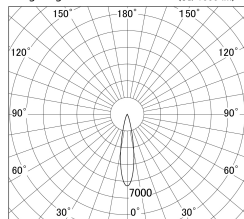

Installation	Recessed mount
Type	AMMA Φ80 series Lens type adjustable Antiglare (DD161-AG)
Fixture wattage	5W
Beam angle	21
Color Temp.	3500K
CRI	Ra>90
Luminous	484 lm
Body	Die-cast aluminum alloy
Body finish	N/A
Trim finish	Black
Reflector finish	Mirror
IP Rate	IP20
Light source	COB module
Input Voltage	AC220~240V
Dimming Type	Non-Dimmable
Certificate	CE,CCC
Cut Hole	80mm

■ Lighting Distribution Curve (cd/1000 lm)