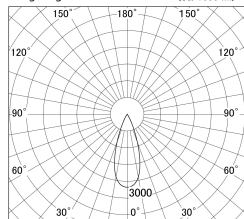

■ Lighting Distribution Curve (cd/1000 lm)