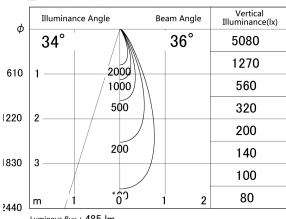

Item no. DD161-0535MB9035-TL

Series Name: AMMA Φ80 series Lens type adjustable Antiglare (DD161-AG)

■ Lighting Distribution Curve (cd/1000 lm)

Installation	Recessed mount
Type	AMMA Φ80 series Lens type adjustable Antiglare (DD161-AG)
Fixture wattage	5W
Beam angle	36
Color Temp.	3500K
CRI	Ra>90
Luminous	484 lm
Body	Die-cast aluminum alloy
Body finish	N/A
Trim finish	Black
Reflector finish	Mirror
IP Rate	IP20
Light source	COB module
Input Voltage	AC220~240V
Dimming Type	Non-Dimmable
Certificate	CE,CCC
Cut Hole	80mm