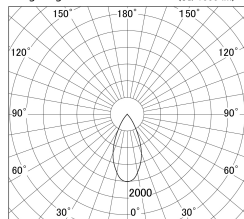

Installation	Recessed mount
Type	AMMA Φ80 series Lens type adjustable Antiglare (DD161-AG)
Fixture wattage	5W
Beam angle	47
Color Temp.	3500K
CRI	Ra>90
Luminous	421 lm
Body	Die-cast aluminum alloy
Body finish	N/A
Trim finish	Black
Reflector finish	Mirror
IP Rate	IP20
Light source	COB module
Input Voltage	AC220~240V
Dimming Type	Non-Dimmable
Certificate	CE,CCC
Cut Hole	80mm

■ Lighting Distribution Curve (cd/1000 lm)