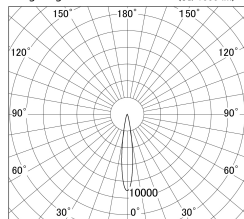

■ Lighting Distribution Curve (cd/1000 lm)