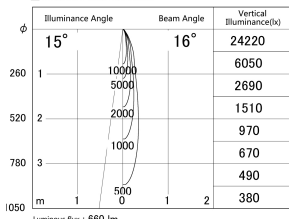

Item no. DD161-0815MB9035-TL

Series Name: AMMA Φ80 series Lens type adjustable Antiglare (DD161-AG)

■ Lighting Distribution Curve (cd/1000 lm)

Installation	Recessed mount
Type	AMMA Φ80 series Lens type adjustable Antiglare (DD161-AG)
Fixture wattage	7.5W
Beam angle	16
Color Temp.	3500K
CRI	Ra>90
Luminous	661 lm
Body	Die-castaluminumalloy
Body finish	N/A
Trim finish	Black
Reflector finish	Mirror
IP Rate	IP20
Light source	COB module
Input Voltage	AC220~240V
Dimming Type	Non-Dimmable
Certificate	CE,CCC
Cut Hole	80mm