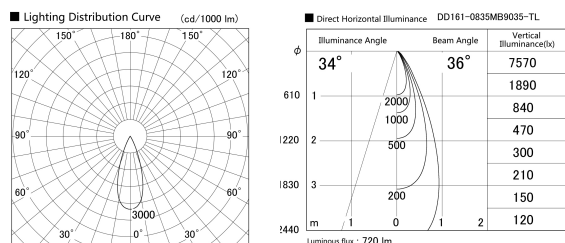

Item no. DD161-0835MB9035-TL

Series Name: AMMA Φ80 series Lens type adjustable Antiglare (DD161-AG)

Installation	Recessed mount
Type	AMMA Φ80 series Lens type adjustable Antiglare (DD161-AG)
Fixture wattage	7.5W
Beam angle	36
Color Temp.	3500K
CRI	Ra>90
Luminous	721 lm
Body	Die-cast aluminum alloy
Body finish	N/A
Trim finish	Black
Reflector finish	Mirror
IP Rate	IP20
Light source	COB module
Input Voltage	AC220~240V
Dimming Type	Non-Dimmable
Certificate	CE,CCC
Cut Hole	80mm