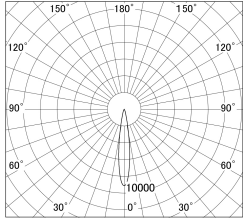

■ Lighting Distribution Curve (cd/1000 lm)