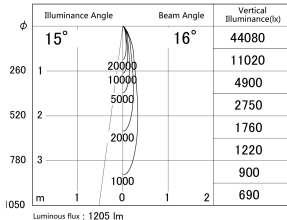

Item no. DD161-1515MB9035-TL

Series Name: AMMA Φ80 series Lens type adjustable Antiglare (DD161-AG)

■ Lighting Distribution Curve (cd/1000 lm)

Installation	Recessed mount
Type	AMMA Φ80 series Lens type adjustable Antiglare (DD161-AG)
Fixture wattage	14W
Beam angle	16
Color Temp.	3500K
CRI	Ra>90
Luminous	1203 lm
Body	Die-castaluminumalloy
Body finish	N/A
Trim finish	Black
Reflector finish	Mirror
IP Rate	IP20
Light source	COB module
Input Voltage	AC220~240V
Dimming Type	Non-Dimmable
Certificate	CE,CCC
Cut Hole	80mm