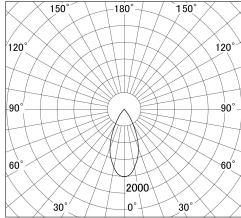

■ Lighting Distribution Curve (cd/1000 lm)