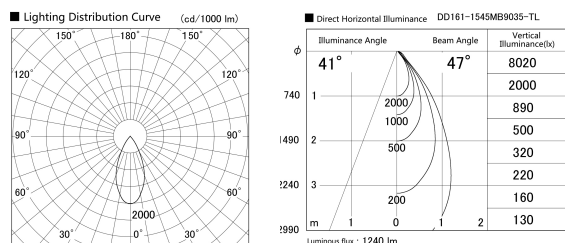

Item no. DD161-1545MB9035-TL

Series Name: AMMA Φ80 series Lens type adjustable Antiglare (DD161-AG)

| | |
|------------------|-----------------------------------------------------------|
| Installation | Recessed mount |
| Type | AMMA Φ80 series Lens type adjustable Antiglare (DD161-AG) |
| Fixture wattage | 14W |
| Beam angle | 47 |
| Color Temp. | 3500K |
| CRI | Ra>90 |
| Luminous | 1241 lm |
| Body | Die-castaluminumalloy |
| Body finish | N/A |
| Trim finish | Black |
| Reflector finish | Mirror |
| IP Rate | IP20 |
| Light source | COB module |
| Input Voltage | AC220~240V |
| Dimming Type | Non-Dimmable |
| Certificate | CE,CCC |
| Cut Hole | 80mm |