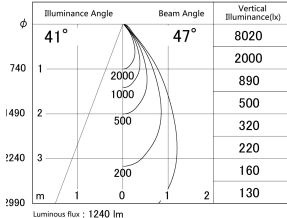

Item no. DD161-1545MB9035-TL

Series Name: AMMA Φ80 series Lens type adjustable Antiglare (DD161-AG)

■ Lighting Distribution Curve (cd/1000 lm)

Installation	Recessed mount
Type	AMMA Φ80 series Lens type adjustable Antiglare (DD161-AG)
Fixture wattage	14W
Beam angle	47
Color Temp.	3500K
CRI	Ra>90
Luminous	1241 lm
Body	Die-cast aluminum alloy
Body finish	N/A
Trim finish	Black
Reflector finish	Mirror
IP Rate	IP20
Light source	COB module
Input Voltage	AC220~240V
Dimming Type	Non-Dimmable
Certificate	CE,CCC
Cut Hole	80mm