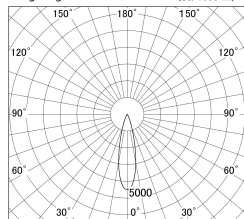

Installation	Recessed mount
Type	AMMA Φ80 series Lens type adjustable Antiglare (DD161-AG)
Fixture wattage	21W
Beam angle	25
Color Temp.	3500K
CRI	Ra>90
Luminous	1805 lm
Body	Die-cast aluminum alloy
Body finish	N/A
Trim finish	Black
Reflector finish	Mirror
IP Rate	IP20
Light source	COB module
Input Voltage	AC220~240V
Dimming Type	Non-Dimmable
Certificate	CE,CCC
Cut Hole	80mm

■ Lighting Distribution Curve (cd/1000 lm)